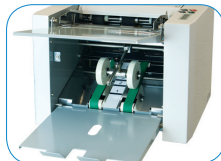

Standard Features:

- Compact size is ideal for low-volume applications
- Quick set-up right out of the box, with simple push-button operation
- Pre-Marked for four popular folds: C, Z, Half and Double Parallel in 11" and 14" lengths
- Folds up to 7,400 sheets per hour
- Paper Sizes: Up to 8.5" x 14"
- LCD control panel with 3-digit resettable counter
- Output conveyor for neat and sequential stacking
- Clearly marked fold settings: Switch between fold types quickly and easily
- Drop-in top-feed system: Simply square the paper and load it in the feed tray, no fanning required
- Hopper capacity: Up to 200 sheets at a time
- AutoBatch: Processes a pre-set number of sheets with pauses between

Pre-Marked Fold Types:

Letter
"C"

Accordion
"Z"

Half
"V"

Double
Parallel

Options:

- 402 Series Jogger: Aligns pages and reduces static electricity commonly caused by printers

Output conveyor for neat & sequential stacking

LCD control panel with resettable counter

Clearly marked fold guide for quick and easy setup

The **FD 300 Office Desktop Folder** provides an economical solution for low-volume folding projects. This compact folder processes 11" and 14" paper at speeds up to 7,400 sheets per hour, and is clearly marked for 4 common fold settings.

The LCD control panel includes a resettable 3-digit counter, and AutoBatch for processing a set number of sheets with a pause between sets. The output conveyor features easily adjustable stacker wheels for neat, sequential stacking of folded pieces.